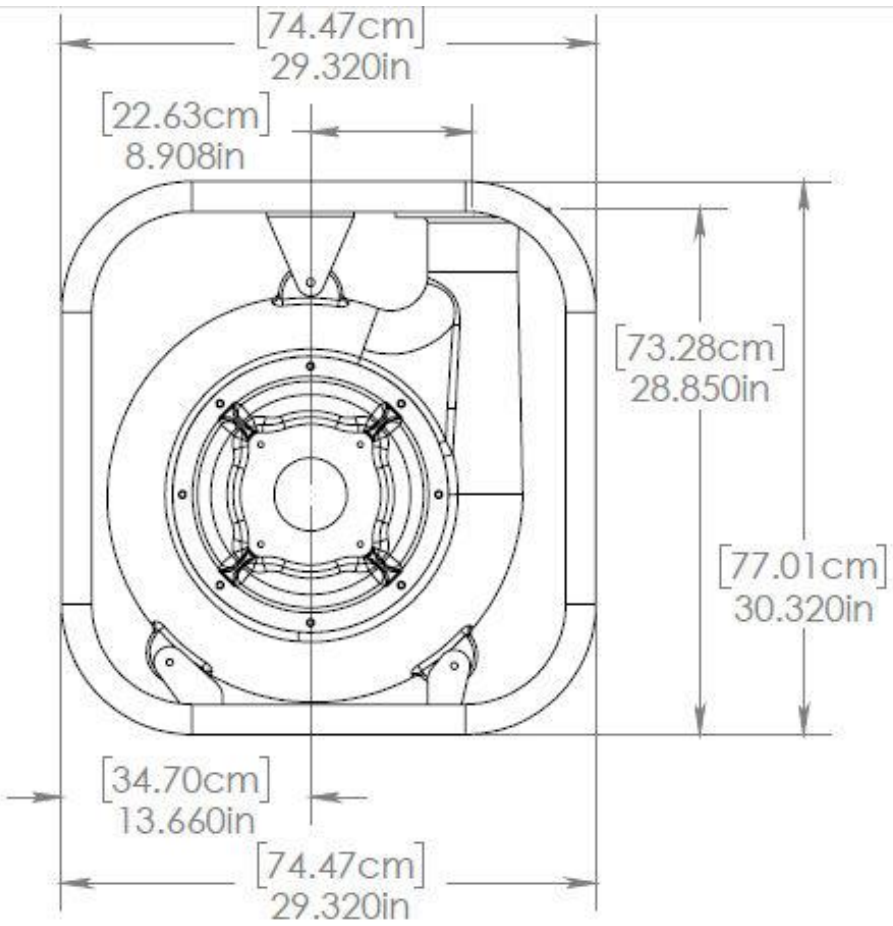

# **BioStream BP40HF**

Dimension will vary depending on fitting type