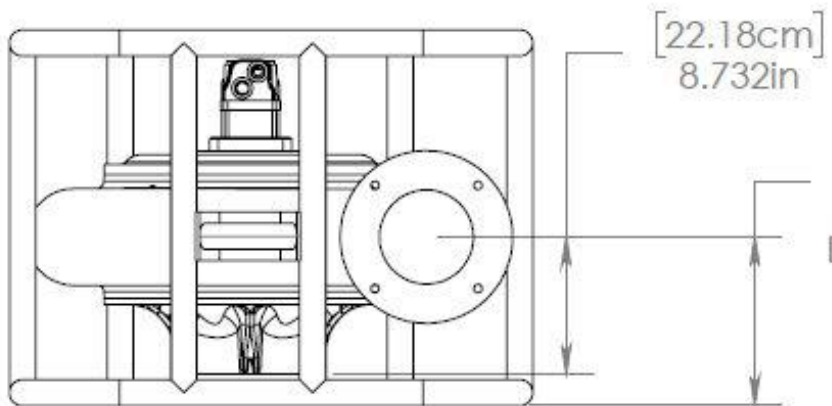

BioStream BP60HF

[27.31cm]
10.750in
Dimension will Vary
Depending on Inlet Fitting