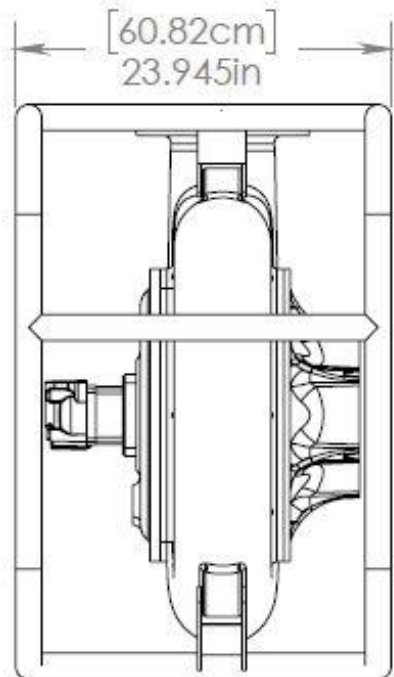

BioStream BP60HF

[27.31cm]
10.750in
Dimension will Vary
Depending on Inlet Fitting