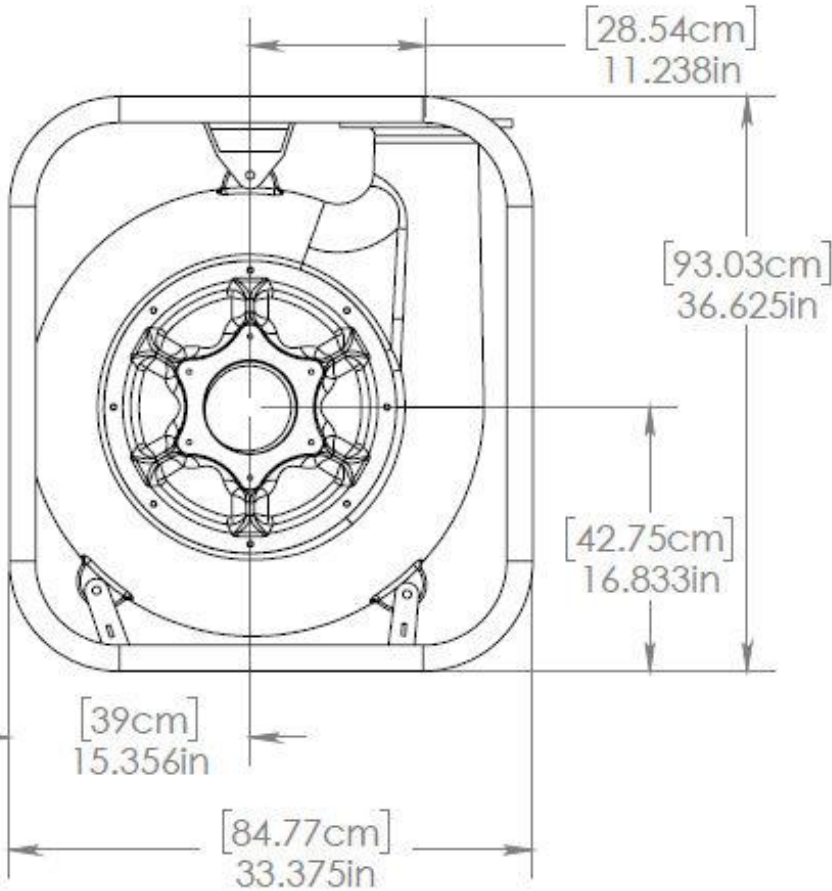

BioStream BP60HF

[27.31cm]
10.750in
Dimension will Vary
Depending on Inlet Fitting